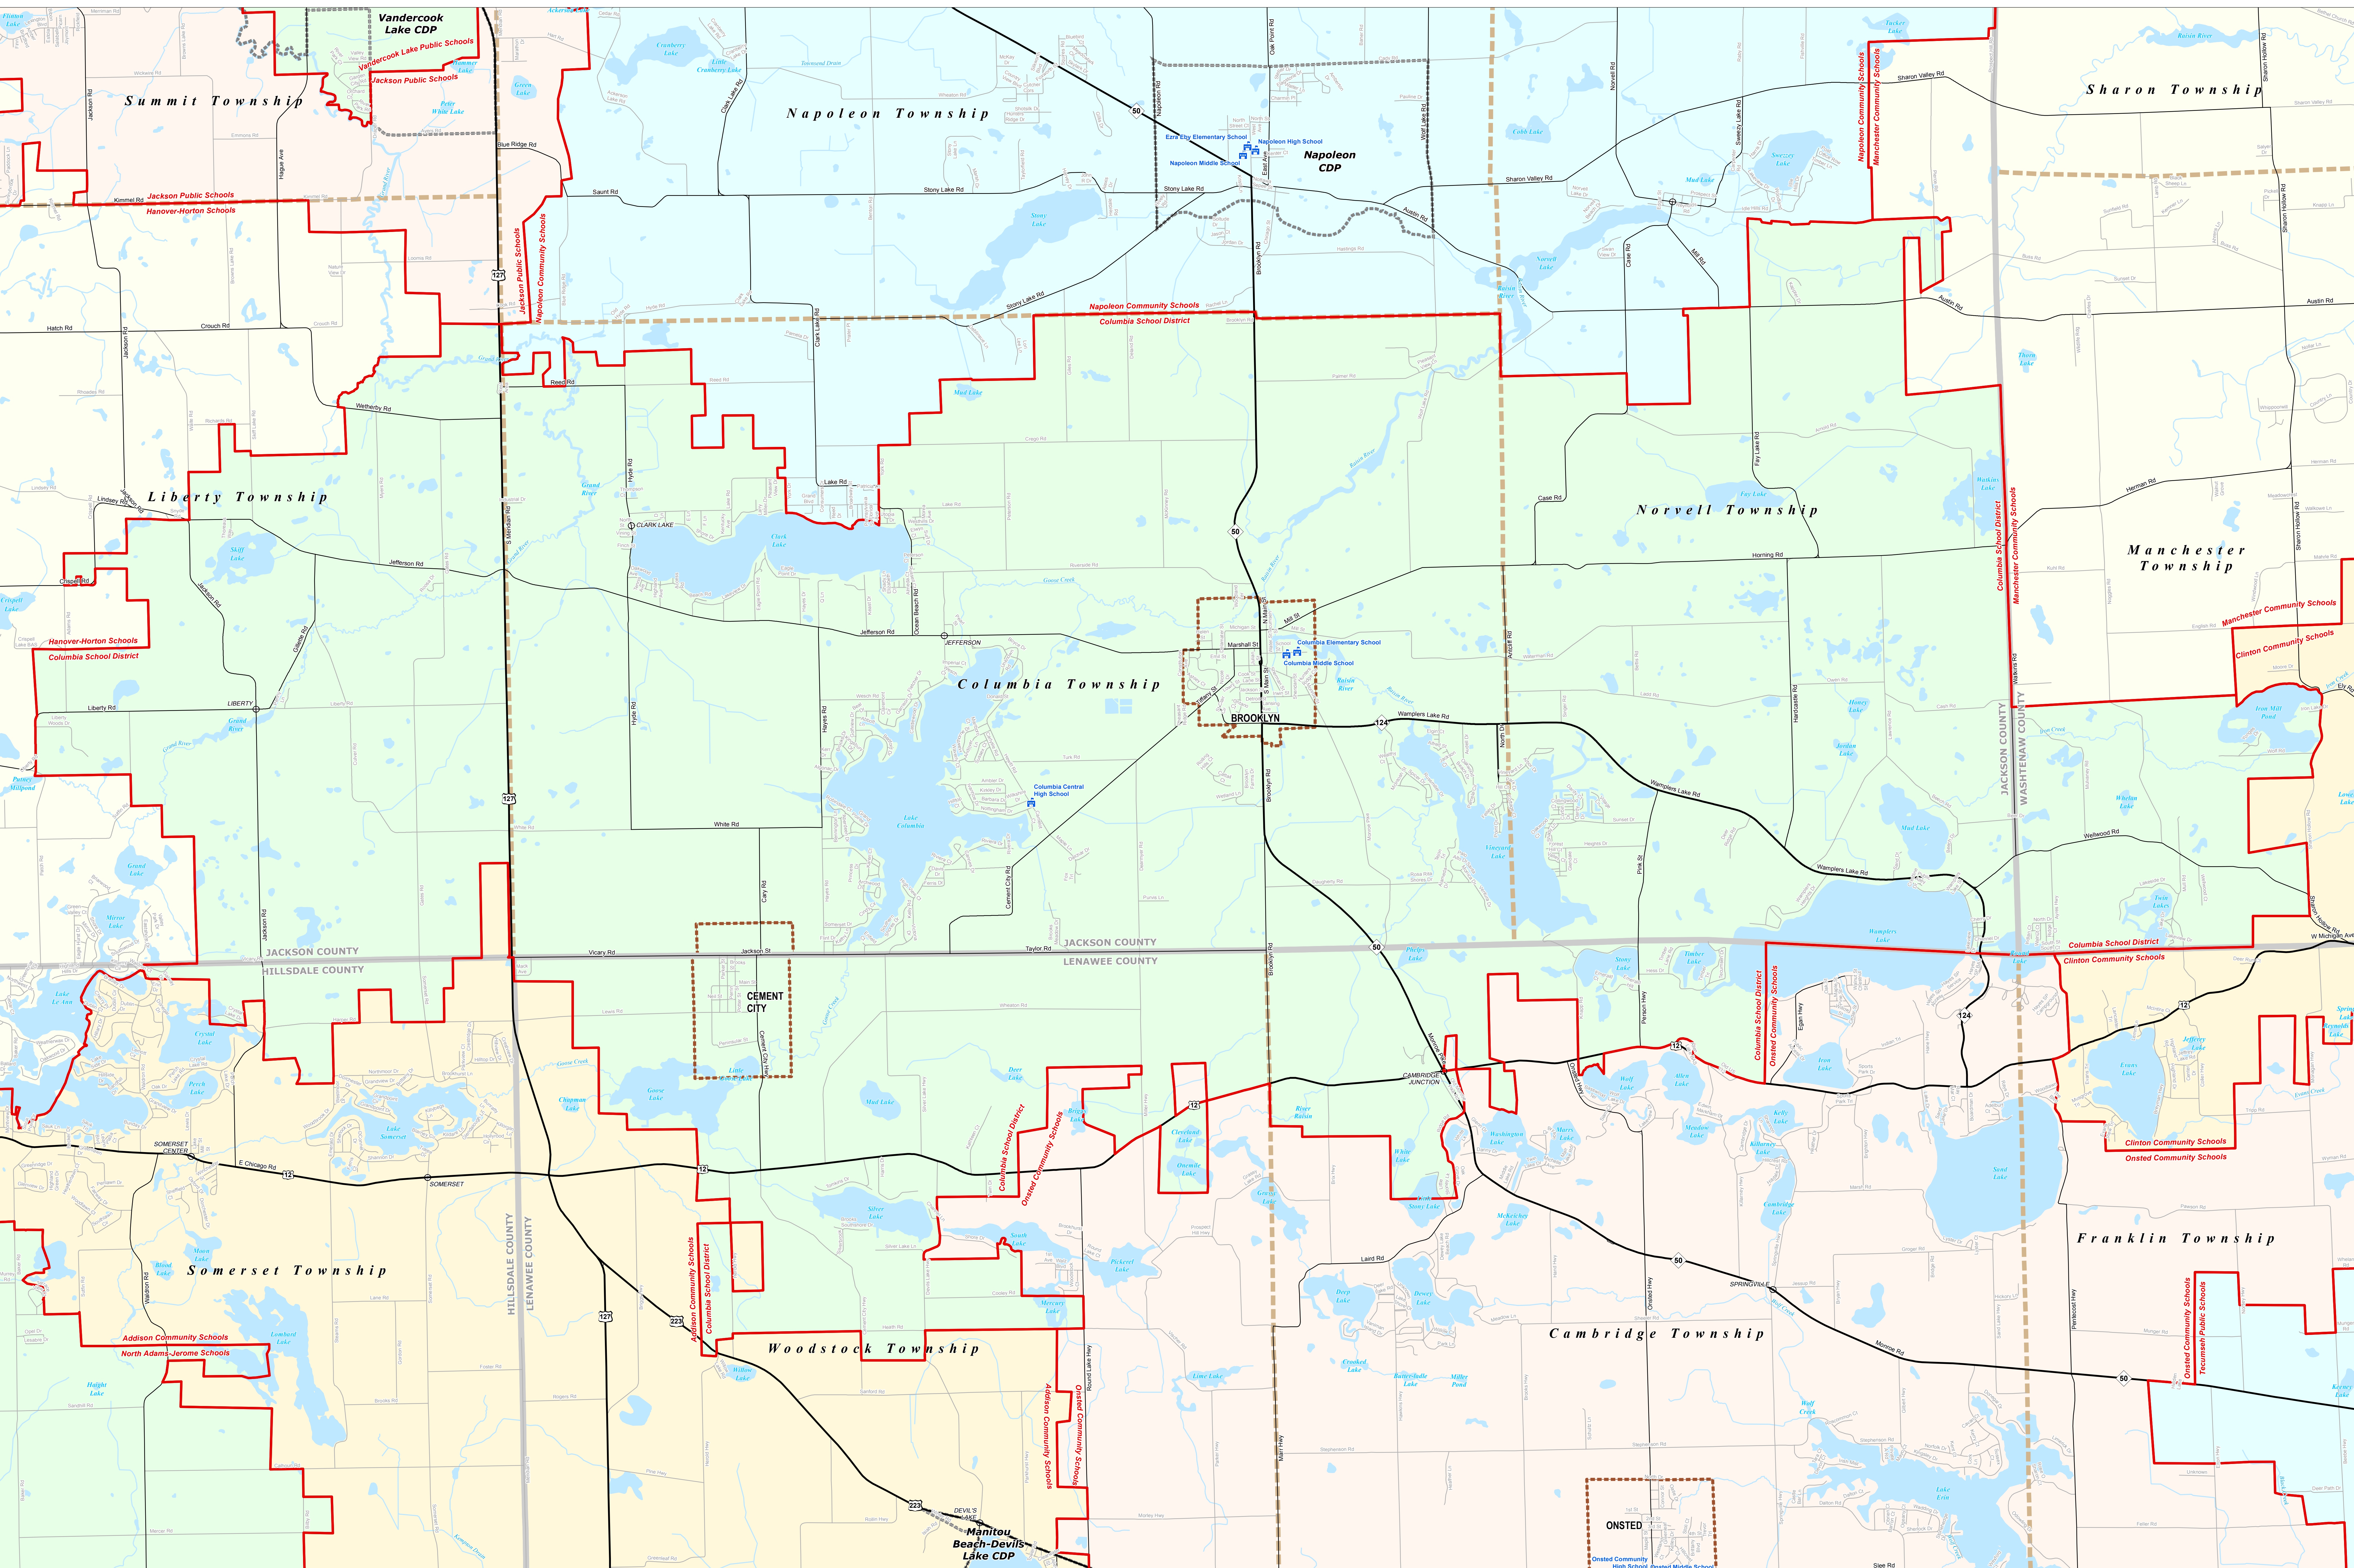

COLUMBIA SCHOOL DISTRICT

Jackson ISD

All information presented in this publication is in the public domain and may be reproduced, reprinted, and redistributed as desired.

Legend	
School District	School
County	Water Feature
City	River, Stream, or Drain
Township	Freeway
Village	Primary Road
Census Designated Place	Local Road
Railroad